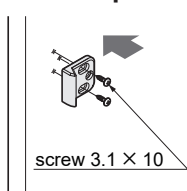

5 Mounting the counter plate