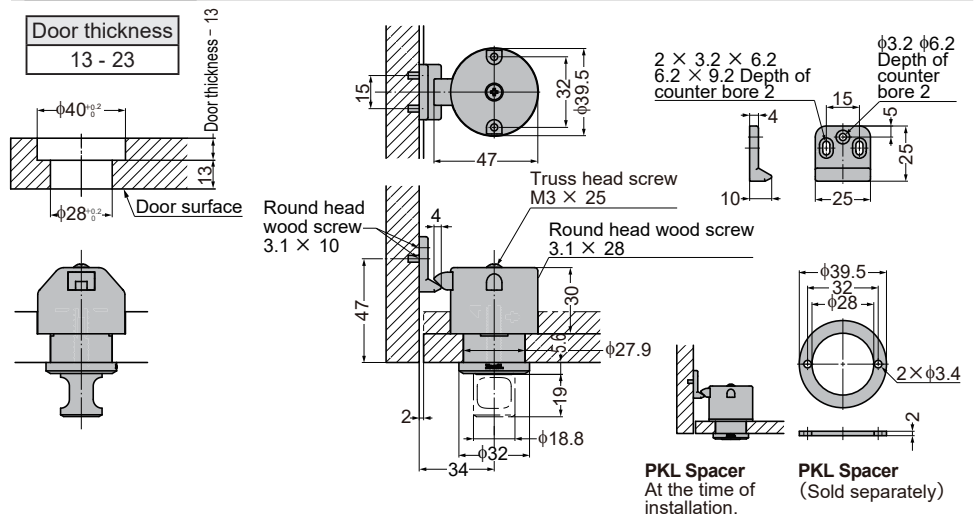

FOR YOUR SAFETY AND CORRECT INSTALLATION

Meaning of symbols

⚠ Caution If not followed, injury or damage may result.

- ⚠ This product is for indoor use only. Do not use outside or anywhere where it will be exposed to water.
- ⊘ Follow the specified dimensions, specifications, and alignment of the cabinet. Warping, tilting or twisting of the cabinet or door may cause failure.
- ⊘ For the prevention of breakage or any other further damage, please do not push the knob in before closing door.
- ⚠ After repeated usage, the balance of door will weaken, and the item will not work properly. Please readjust the position of either product or door.

COMPONENT PARTS

※1 Packed in the assembled state

DIMENSIONS

INSTALLATION

1 Cleaning of machined holes

2 Preparation before assembly

3 Mounting parts 1

Recommendable fastening torque: 4 kgf·cm