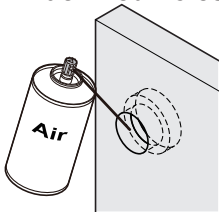

FOR YOUR SAFETY AND CORRECT INSTALLATION

Meaning of symbols

⚠ Caution If not followed, injury or damage may result.

- ⚠ This product is for indoor use only. Do not use outside or anywhere where it will be exposed to water.
- ⊘ Follow the specified dimensions, specifications, and alignment of the cabinet. Warping, tilting or twisting of the cabinet or door may cause failure.
- ⊘ For the prevention of breakage or any other further damage, please do not push the knob in before closing door.
- ⚠ After repeated usage, the balance of door will weaken, and the item will not work properly. Please readjust the position of either product or door.

COMPONENT PARTS

※1 Packed in the assembled state

DIMENSIONS

INSTALLATION

1 Cleaning of machined holes

2 Preparation before assembly

3 Mounting parts 1

Recommendable fastening torque: 4 kgf·cm

4 Mounting parts 2

5 Mounting the counter plate

6 Adjusting counter plate

Close the door and check the latching action and adjust if needed.

OPERATION CHECK

- When the door is closed, the latch is activated and the door is temporarily held.
- Push in the knob to lock the latch.
- To unlock the latch, push in the knob again.