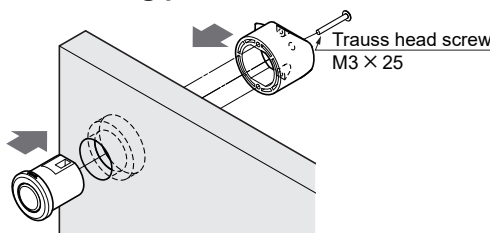

FOR YOUR SAFETY AND CORRECT INSTALLATION

Meaning of symbols

⚠ Caution If not followed, injury or damage may result.

- ⚠ This product is for indoor use only. Do not use outside or anywhere where it will be exposed to water.
- ⊘ Follow the specified dimensions, specifications, and alignment of the cabinet. Warping, tilting or twisting of the cabinet or door may cause failure.
- ⊘ For the prevention of breakage or any other further damage, please do not push the knob in before closing door.
- ⚠ After repeated usage, the balance of door will weaken, and the item will not work properly. Please readjust the position of either product or door.

COMPONENT PARTS

※1 Packed in the assembled state

DIMENSIONS

INSTALLATION

1 Cleaning of machined holes

2 Preparation before assembly

3 Mounting parts 1

Recommendable fastening torque: 4 kgf·cm

4 Mounting parts 2

5 Mounting the counter plate

6 Adjusting counter plate

Close the door and check the latching action and adjust if needed.

OPERATION CHECK

- When the door is closed, the latch is activated and the door is temporarily held.
- Push in the knob to lock the latch.
- To unlock the latch, push in the knob again.