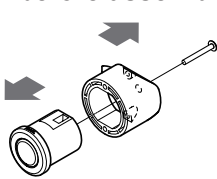

COMPONENT PARTS

※1 Packed in the assembled state

DIMENSIONS

INSTALLATION

1 Cleaning of machined holes

2 Preparation before assembly

3 Mounting parts 1

Recommendable fastening torque: 4 kgf·cm

4 Mounting parts 2

5 Mounting the counter plate

6 Adjusting counter plate

Close the door and check the latching action and adjust if needed.

OPERATION CHECK

- When the door is closed, the latch is activated and the door is temporarily held.
- Push in the knob to lock the latch.
- To unlock the latch, push in the knob again.