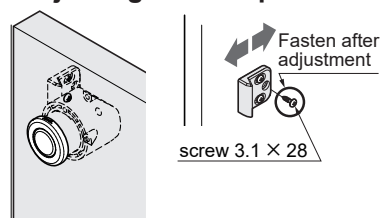

FOR YOUR SAFETY AND CORRECT INSTALLATION

Meaning of symbols

⚠ Caution If not followed, injury or damage may result.

- ⚠ This product is for indoor use only. Do not use outside or anywhere where it will be exposed to water.
- ⊘ Follow the specified dimensions, specifications, and alignment of the cabinet. Warping, tilting or twisting of the cabinet or door may cause failure.
- ⊘ For the prevention of breakage or any other further damage, please do not push the knob in before closing door.
- ⚠ After repeated usage, the balance of door will weaken, and the item will not work properly. Please readjust the position of either product or door.

COMPONENT PARTS

※1 Packed in the assembled state

DIMENSIONS

INSTALLATION

1 Cleaning of machined holes

2 Preparation before assembly

3 Mounting parts 1

Recommendable fastening torque: 4 kgf·cm

4 Mounting parts 2

5 Mounting the counter plate

6 Adjusting counter plate

Close the door and check the latching action and adjust if needed.

OPERATION CHECK

- When the door is closed, the latch is activated and the door is temporarily held.
- Push in the knob to lock the latch.
- To unlock the latch, push in the knob again.