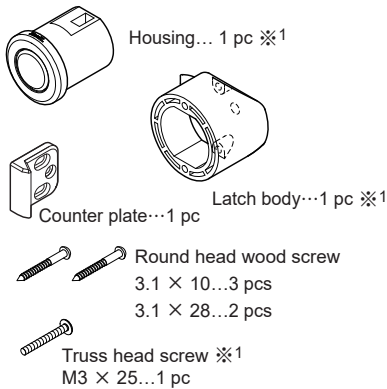

FOR YOUR SAFETY AND CORRECT INSTALLATION

Meaning of symbols

⚠ Caution If not followed, injury or damage may result.

- ⚠ This product is for indoor use only. Do not use outside or anywhere where it will be exposed to water.
- ⊘ Follow the specified dimensions, specifications, and alignment of the cabinet. Warping, tilting or twisting of the cabinet or door may cause failure.
- ⊘ For the prevention of breakage or any other further damage, please do not push the knob in before closing door.
- ⚠ After repeated usage, the balance of door will weaken, and the item will not work properly. Please readjust the position of either product or door.

COMPONENT PARTS

※1 Packed in the assembled state

DIMENSIONS

INSTALLATION

1 Cleaning of machined holes

2 Preparation before assembly

3 Mounting parts 1

Recommendable fastening torque: 4 kgf·cm