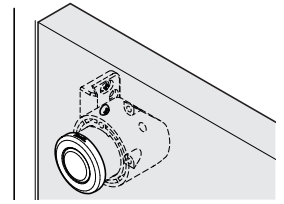

FOR YOUR SAFETY AND CORRECT INSTALLATION

Meaning of symbols

⚠ Caution If not followed, injury or damage may result.

- ⚠ This product is for indoor use only. Do not use outside or anywhere where it will be exposed to water.
- ⊘ Follow the specified dimensions, specifications, and alignment of the cabinet. Warping, tilting or twisting of the cabinet or door may cause failure.
- ⊘ For the prevention of breakage or any other further damage, please do not push the knob in before closing door.
- ⚠ After repeated usage, the balance of door will weaken, and the item will not work properly. Please readjust the position of either product or door.

COMPONENT PARTS

※1 Packed in the assembled state

DIMENSIONS

INSTALLATION

1 Cleaning of machined holes

2 Preparation before assembly

3 Mounting parts 1

Recommendable fastening torque: 4 kgf·cm