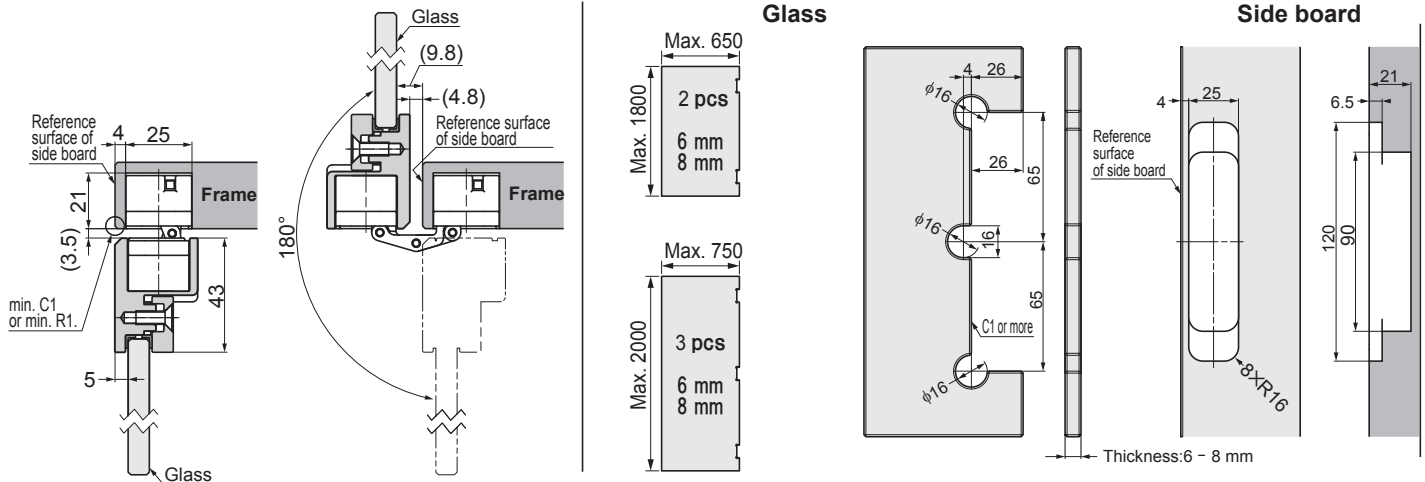

# LAMP® INSTALLATION MANUAL FOR HES3D-G120BKT GLASS BRACKET

Thank you for selecting our product. Before starting installation, please read this manual thoroughly to ensure correct installation. Please keep this manual at hand for future reference.

## Dimensions