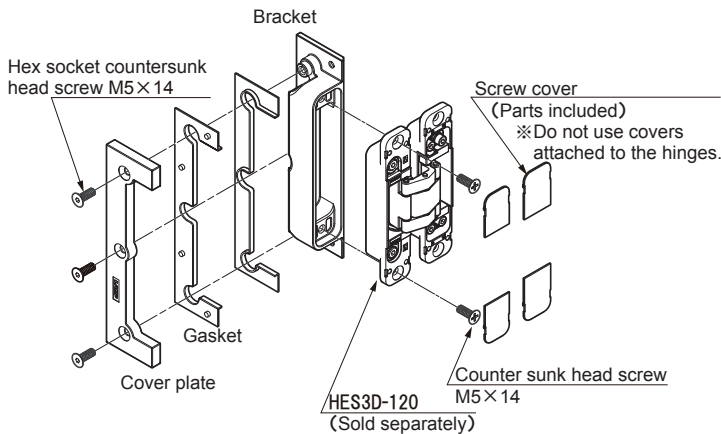

LAMP® INSTALLATION MANUAL FOR HES3D-G120BKT GLASS BRACKET

Thank you for selecting our product. Before starting installation, please read this manual thoroughly to ensure correct installation. Please keep this manual at hand for future reference.

Dimensions

Parts

Assembly

1 Preparation

Loosen vertical adjustment screws of all hinges for adjustment.

2 Parts Assembly onto Glass

3 Door Hanging

While holding the door, fix the hinges to the cabinet.

4 Adjusting Door Position

See the installation manual for HES3D-120. Fit the screw cover to hide screws.

SUGATSUNE KOGYO CO.,LTD
Tokyo, JAPAN
Phone: +81 (0)3 3866 2260 E-mail:export@sugatsune.co.jp

SUGATSUNE KOGYO (UK) LTD
Reading, UK
Phone: +44 118 9272 955 E-mail:sales@sugatsune.co.uk

SUGATSUNE EUROPE GmbH
Düsseldorf, GERMANY
Phone: +49 211 53812900 E-mail:sales@sugatsune.eu

SUGATSUNE SHANGHAI Co., LTD
Shanghai, CHINA
Phone: +86 21 3632 1858 E-mail:lamp@sugatsune.com.cn

Guangzhou, CHINA
Phone: +86 20 6639 3552 E-mail:lamp@sugatsune.com.cn

SUGATSUNE KOGYO INDIA PRIVATE LIMITED
Mumbai, INDIA
Phone: +91 22 28314490/91 E-mail:sales@sugatsune.in

SUGATSUNE AMERICA, INC
California, USA
Phone: +1 310 329 6373 E-mail:sales@sugatsune.com

Chicago, USA
Phone: +1 312 461 1081 E-mail:chicagoshowroom@sugatsune.com.

SUGATSUNE CANADA, INC.
Phone: +1 514 312 5267 E-mail:support@sugatsune.ca