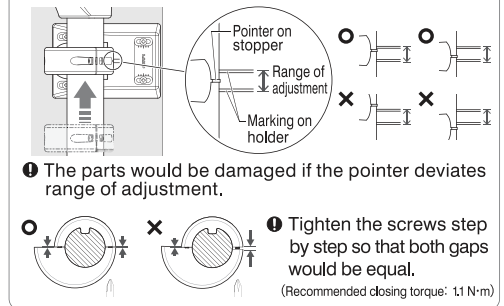

[2] Vertical adjustment and fixing.

SUGATSUNE SHANGHAI Co., LTD
Shanghai, CHINA
Phone: +86 21 3632 1858 E-mail: lamp@sugatsune.com.cn
Guangzhou, CHINA
Phone: +86 20 6639 3552 E-mail: lamp@sugatsune.com.cn
SUGATSUNE KOGYO INDIA PRIVATE LIMITED
Mumbai, INDIA
Phone: +91 22 26314490/91 E-mail: sales@sugatsune.in

SUGATSUNE AMERICA, INC
California, USA
Phone: +1 310 329 6373 E-mail: sales@sugatsune.com
Chicago, USA
Phone: +1 312 461 1081 E-mail: chicagoshowroom@sugatsune.com

SUGATSUNE CANADA, INC.
Phone: +1 514 312 5267 E-mail: support@sugatsune.ca