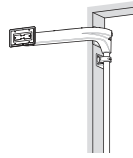

Thank you for selecting our product. Before starting installation, please read this manual thoroughly to ensure correct installation. Please keep this manual at hand for future reference.

ABOUT THE PRODUCT

- Damper for LIN-X1000, which works when door is fully opened.

FOR YOUR SAFE WORK AND CORRECT INSTALLATION

⚠ Caution: If these cautions are not followed, it may result in injury or damage.

- ❗ Make sure to follow the designated measurements and specifications as well as horizontal and vertical angles. Make sure that the frame is not warped, since it may affect the movement of the door.
- ❗ The company is conducting strict checks on the products. However, if any defects are found on the product, contact the retailer.
- ❗ When cleaning heavy soiling, wipe off with neutral detergent diluted with water.
- ❗ Make sure to test the screws for slack at regular intervals (one month from first usage, half year and then one time every year is recommended).