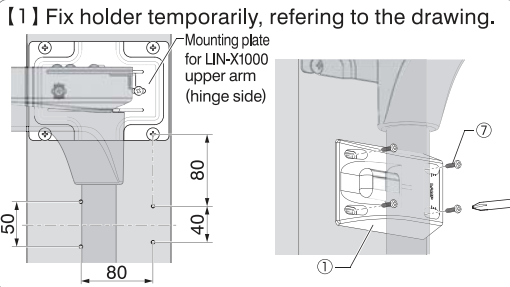

1 Assembling Holder