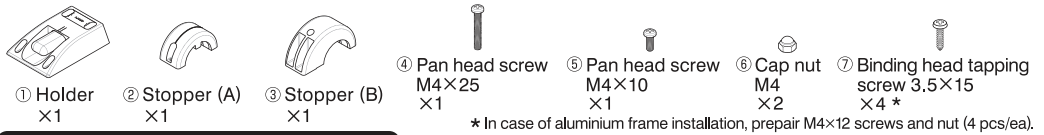

COMPONENT PARTS

INSTALLATION PROCEDURE

This drawing shows the left handed opening type. Installation for right handed opening is symmetrically opposite.