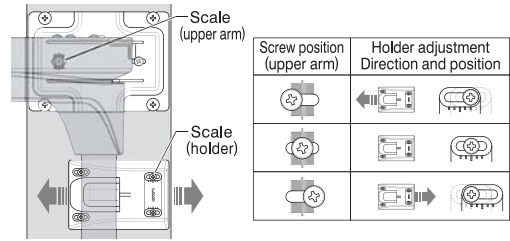

[2] Back and forth adjustment and fixing.