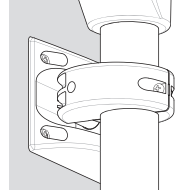

Thank you for selecting our product. Before starting installation, please read this manual thoroughly to ensure correct installation. Please keep this manual at hand for future reference.

ABOUT THE PRODUCT

- Damper for LIN-X1000, which works when door is fully opened.

FOR YOUR SAFE WORK AND CORRECT INSTALLATION

⚠ Caution: If these cautions are not followed, it may result in injury or damage.

- ❗ Make sure to follow the designated measurements and specifications as well as horizontal and vertical angles. Make sure that the frame is not warped, since it may affect the movement of the door.
- ❗ The company is conducting strict checks on the products. However, if any defects are found on the product, contact the retailer.
- ❗ When cleaning heavy soiling, wipe off with neutral detergent diluted with water.
- ❗ Make sure to test the screws for slack at regular intervals (one month from first usage, half year and then one time every year is recommended).